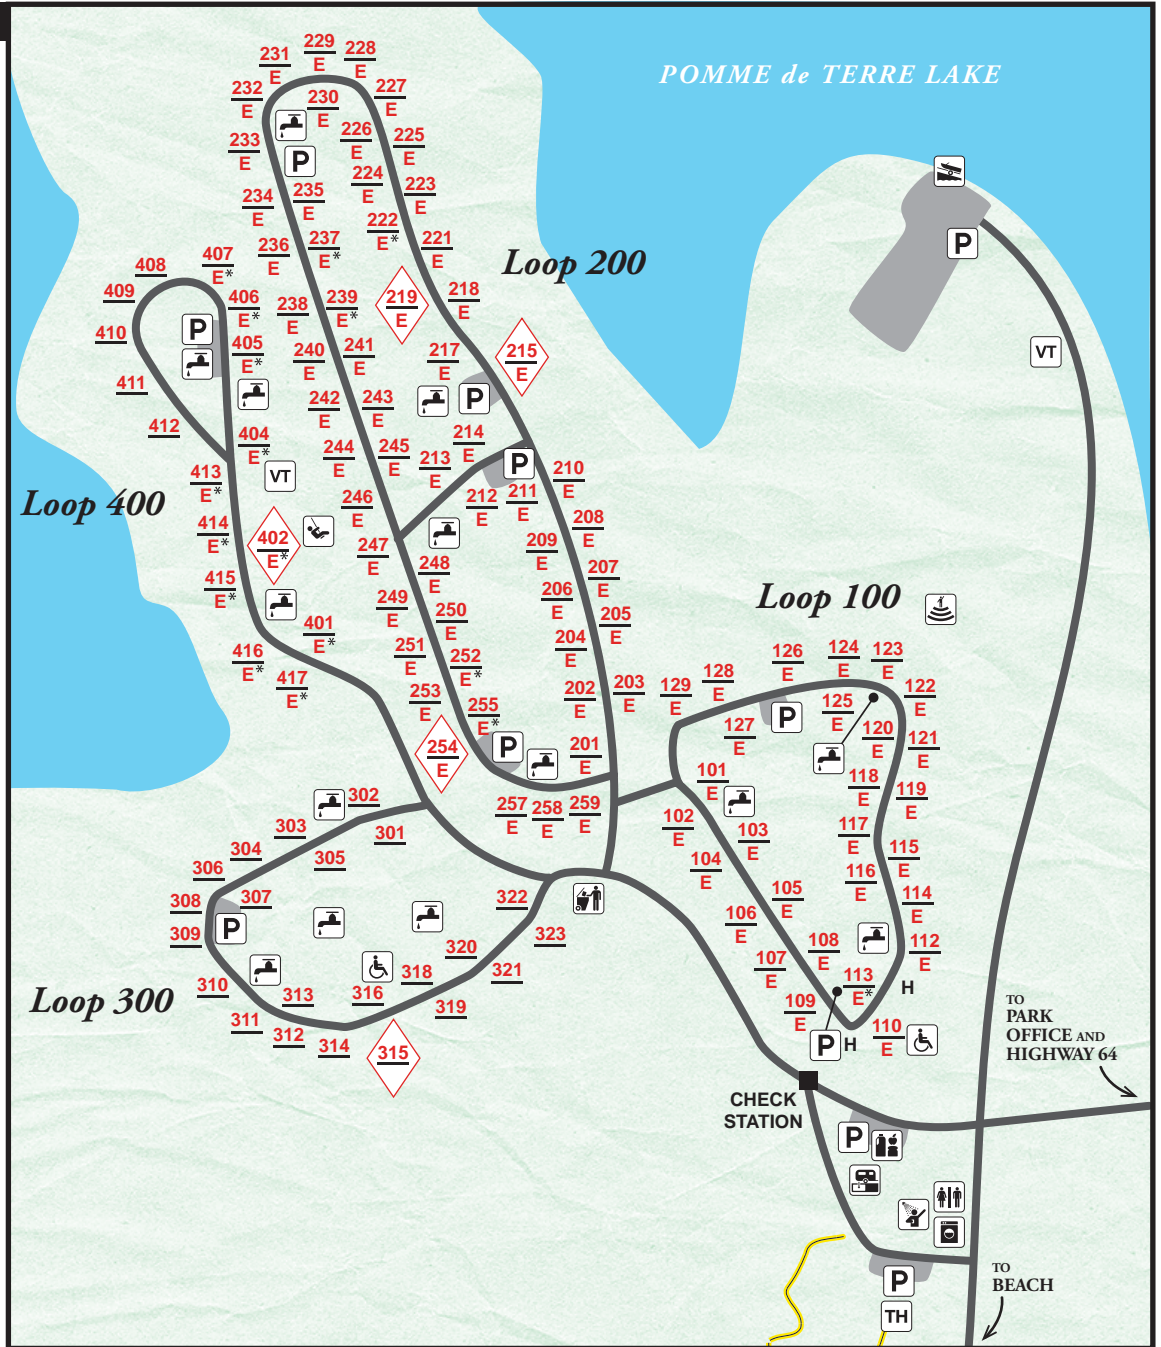

LEGEND

- # reservable site
- # basic site
- E electric site
- ◆ family site
- * 50 amp service
- ♿ accessible
- H campground host
- 🚿 water
- 🚻 restroom
- 🚿 showerhouse
- 🧺 laundry
- 🚽 vault toilet
- 🗑️ dump station
- ♻️ trash dumpster
- P parking
- 🎡 playground
- 🎪 amphitheater
- 🚤 boat launch
- 🏪 store
- TH trailhead
- 👤 Cedar Bluff Trail (hiking)

01/17

*All campground loops closed
from December through February.*